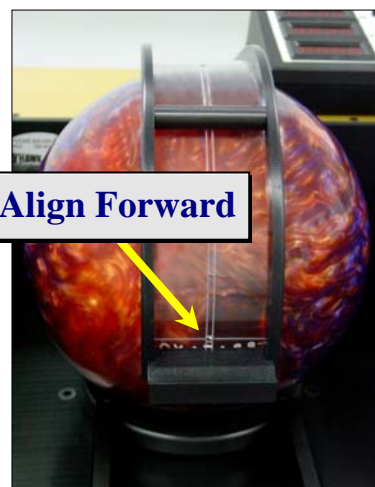

Precision Analytical Instruments, Inc.
www.ToolsForAnalysis.com

PRECISION DIGITAL BALL SCALE

Measure the Total Weight and Balance of a Bowling Ball in Seconds

- ✓ Designed for Pro-Shop Use
- ✓ Easy, Intuitive Operation
- ✓ Verify or find a more accurate CG before grip layout and drilling
- ✓ Verify compliance with USBC regulations after drilling
- ✓ Shipped with calibrated ball for easier installation and maintenance
- ✓ Rugged Construction
- ✓ 110VAC or 220VAC
- ✓ Computer Interface Option

Used at 2005 & 2006 USBC National Tournaments for Ball Screening

Ergonomic Design

Measure Top Weight

Find or Verify CG

More Information available at www.ToolsForAnalysis.com

JAYHAWK 
www.JayhawkBowling.com